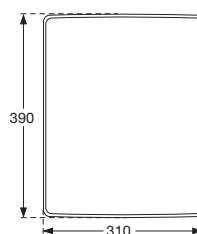

Easy to use magnetic closure.

Bin liners are easy to fit and the bin can also be used without a bin liner.

The wall bin does not take up much wall space.

The inner bucket is produced from recycled plastic.