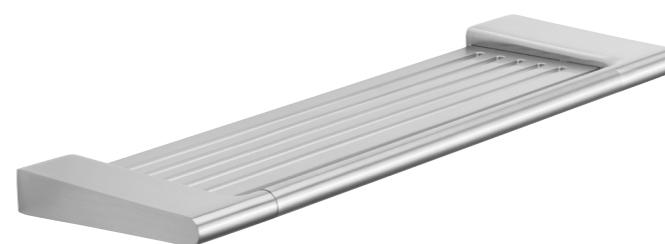

**Towel rail bar, double, 610 mm**

Brushed steel	PR10550
Chrome	PR20550
Matt black	PR40550
Brushed brass	PR70550

**Towel rail bar, double, 810 mm**

Brushed steel	PR10560
Chrome	PR20560
Matt black	PR40560
Brushed brass	PR70560

## EASY INSTALLATION

Choose glue or screws and get a strong result

**Shelf**

Brushed steel	PR10410
Chrome	PR20410
Matt black	PR40410
Brushed brass	PR70410