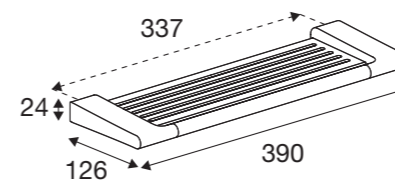

Shelf

Brushed steel	PR10410
Chrome	PR20410
Matt black	PR40410
Brushed brass	PR70410