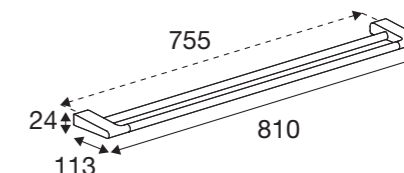

Towel rail bar, double, 810 mm

Brushed steel	PR10560
Chrome	PR20560
Matt black	PR40560
Brushed brass	PR70560