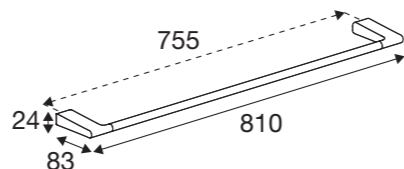

Towel rail bar, single, 810 mm

Brushed steel	PR10510
Chrome	PR20510
Matt black	PR40510
Brushed brass	PR70510