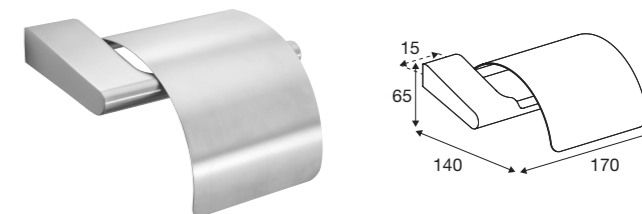

Toilet paper holder w/cover

Brushed steel	PR10220
Chrome	PR20220
Matt black	PR40220
Brushed brass	PR70220