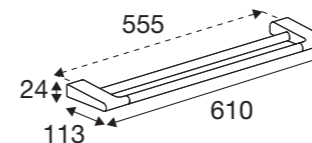

# Pressalit **STYLE**

**Towel rail bar, single, 610 mm**

Brushed steel	PR10500
Chrome	PR20500
Matt black	PR40500
Brushed brass	PR70500

**Towel rail bar, single, 810 mm**

Brushed steel	PR10510
Chrome	PR20510
Matt black	PR40510
Brushed brass	PR70510