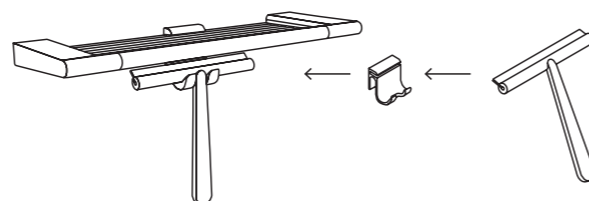

**Wiper**

Brushed steel	PR10600
Chrome	PR20600
Matt black	PR40600
Brushed brass	PR70600

**Holder for wiper  
Blades for wiper**

PR00650
PR00600

Installation of holder on tile wall

Installation of holder on shower screen