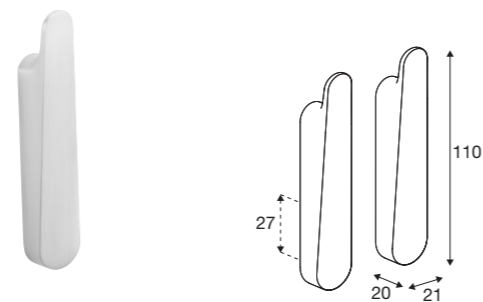

# Pressalit STYLE

**Towel hook, 2 pcs.**

Brushed steel	PR10100
Chrome	PR20100
Matt black	PR40100
Brushed brass	PR70100

**Towel hook, large, 2 pcs.**

Brushed steel	PR10150
Chrome	PR20150
Matt black	PR40150
Brushed brass	PR70150