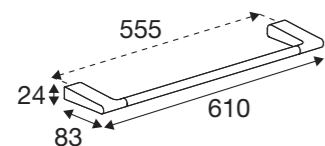

Pressalit **STYLE**

Towel rail bar, single, 610 mm

Brushed steel	PR10500
Chrome	PR20500
Matt black	PR40500
Brushed brass	PR70500