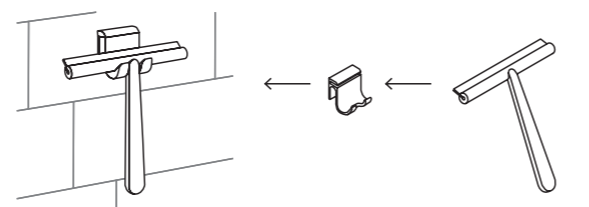

Installation of holder on tile wall