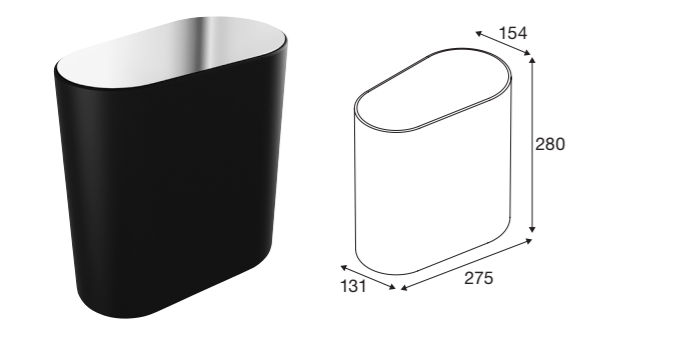

## EASY TO FIT with glue on untreated surfaces

Tiles

Concrete

Tiles

Metal

Glass

Wood

- Toilet bin**
- |                     |         |
|---------------------|---------|
| Brushed brass/white | PR70960 |
| Brushed brass/black | PR70950 |
| Brushed steel/white | PR10960 |
| Brushed steel/black | PR10950 |
| Chrome/white        | PR20960 |
| Chrome/black        | PR20950 |
| Matt black          | PR40950 |