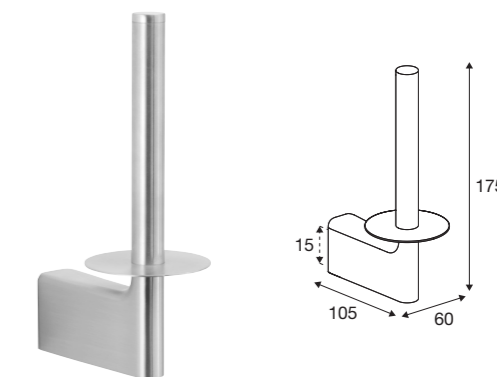

Spare paper holder

Brushed steel	PR10260
Chrome	PR20260
Matt black	PR40260
Brushed brass	PR70260