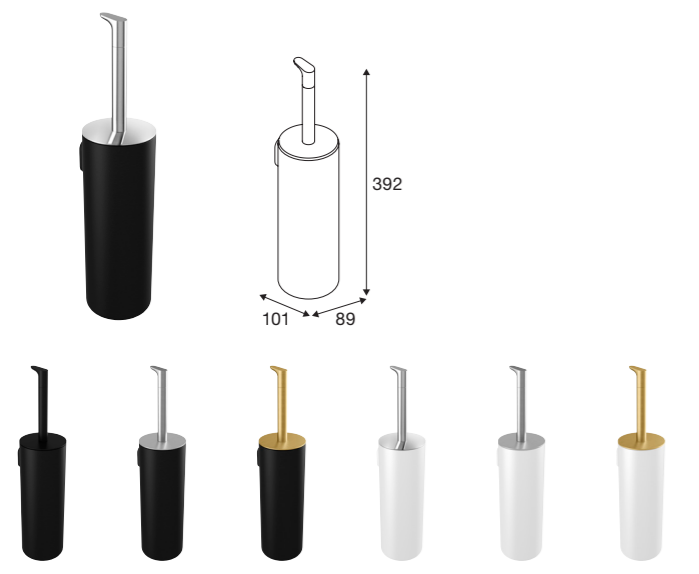

1. **Toilet brush**

Brushed brass/white	PR70810
Brushed brass/black	PR70800
Brushed steel/white	PR10810
Brushed steel/black	PR10800
Chrome/white	PR20810
Chrome/black	PR20800
Matt black	PR40800