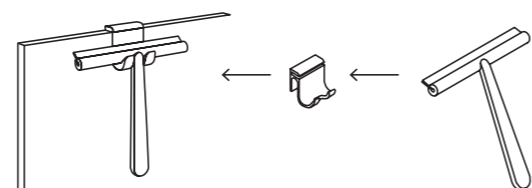

**Wiper**

Brushed steel	PR10600
Chrome	PR20600
Matt black	PR40600
Brushed brass	PR70600

**Holder for wiper  
Blades for wiper**

PR00650
PR00600

Installation of holder on tile wall

Installation of holder on shower screen