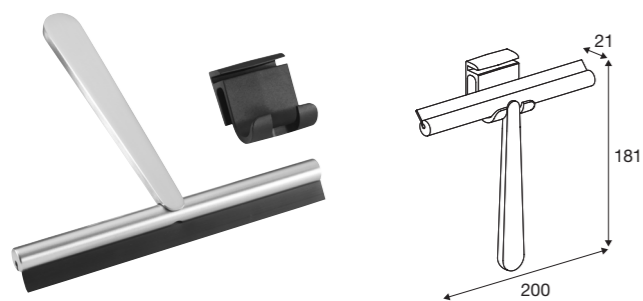

Wiper

Brushed steel	PR10600
Chrome	PR20600
Matt black	PR40600
Brushed brass	PR70600

PR00650
PR00600